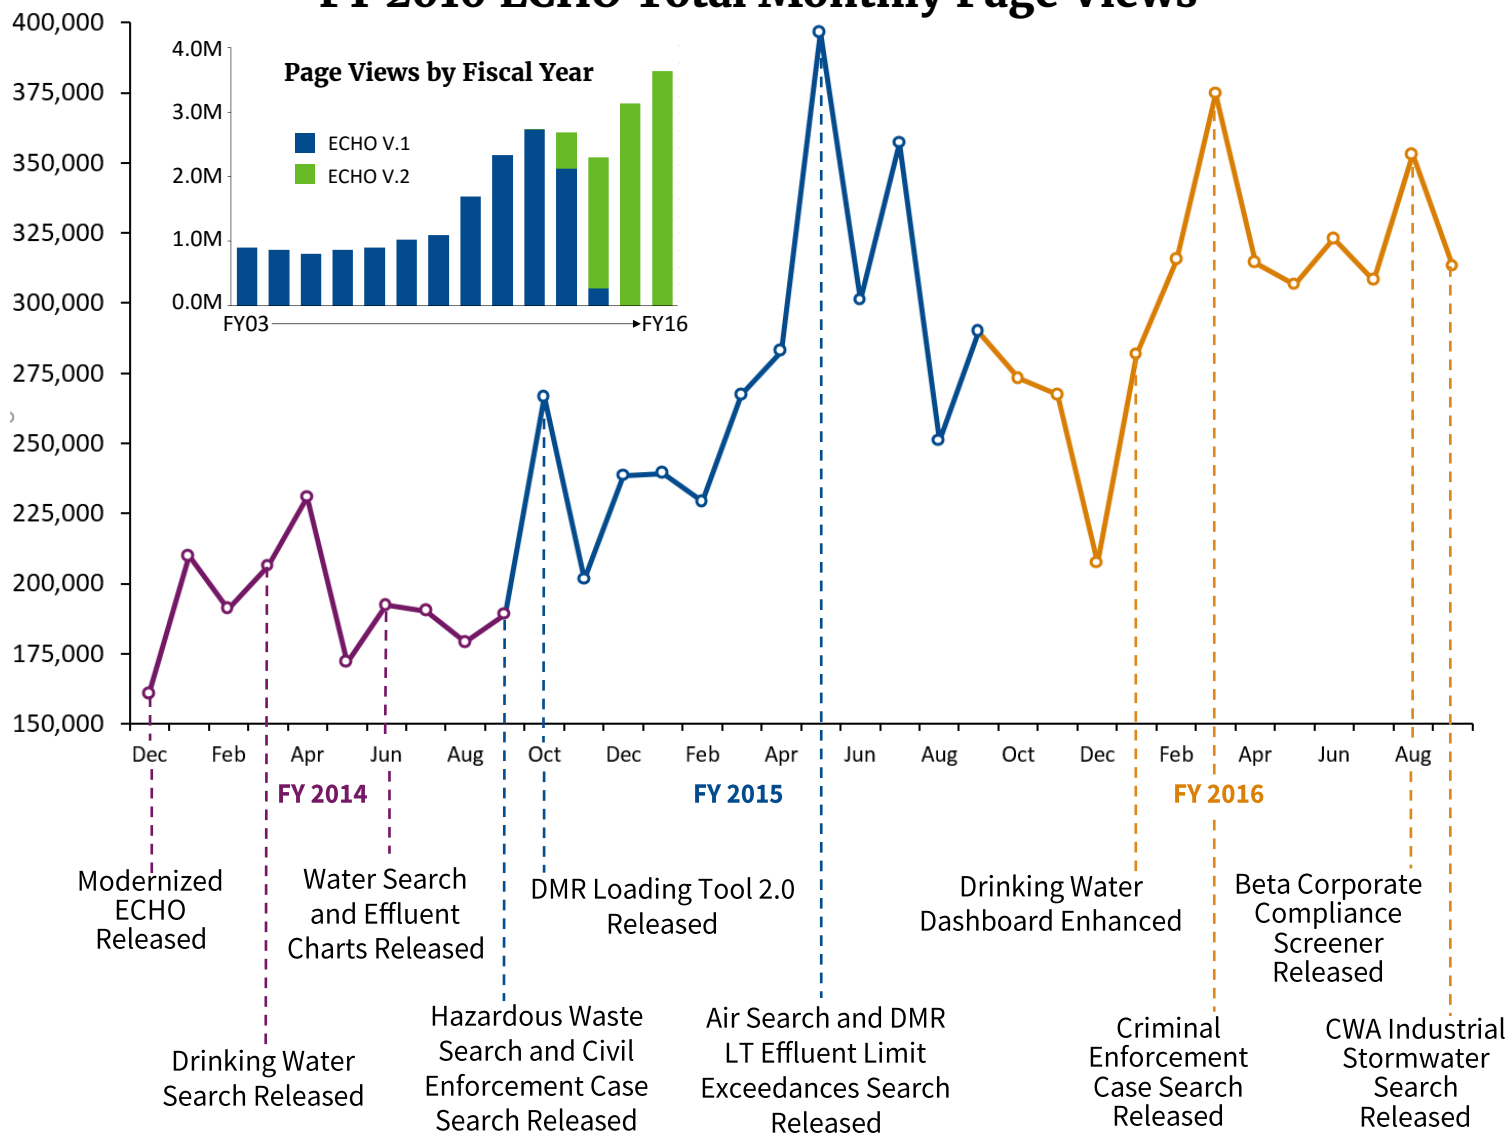

Modernized ECHO Usage Statistics

FY 2016 ECHO Total Monthly Page Views

FY 2016 Most Popular ECHO Features

Feature	Total Page Views	Average Monthly Views	Monthly Trend
Detailed Facility Report	564,076	47,006	2%
Facility Search	465,598	38,800	1%
Enforcement Case Search	99,572	8,298	5%
Enforcement Case Report	68,226	5,686	11%
Effluent Charts (Report)	45,304	3,775	3%
State Dashboards	33,932	2,828	0.2%

A complete list of ECHO Features are presented in Modernized ECHO Usage Statistics: Additional Details.